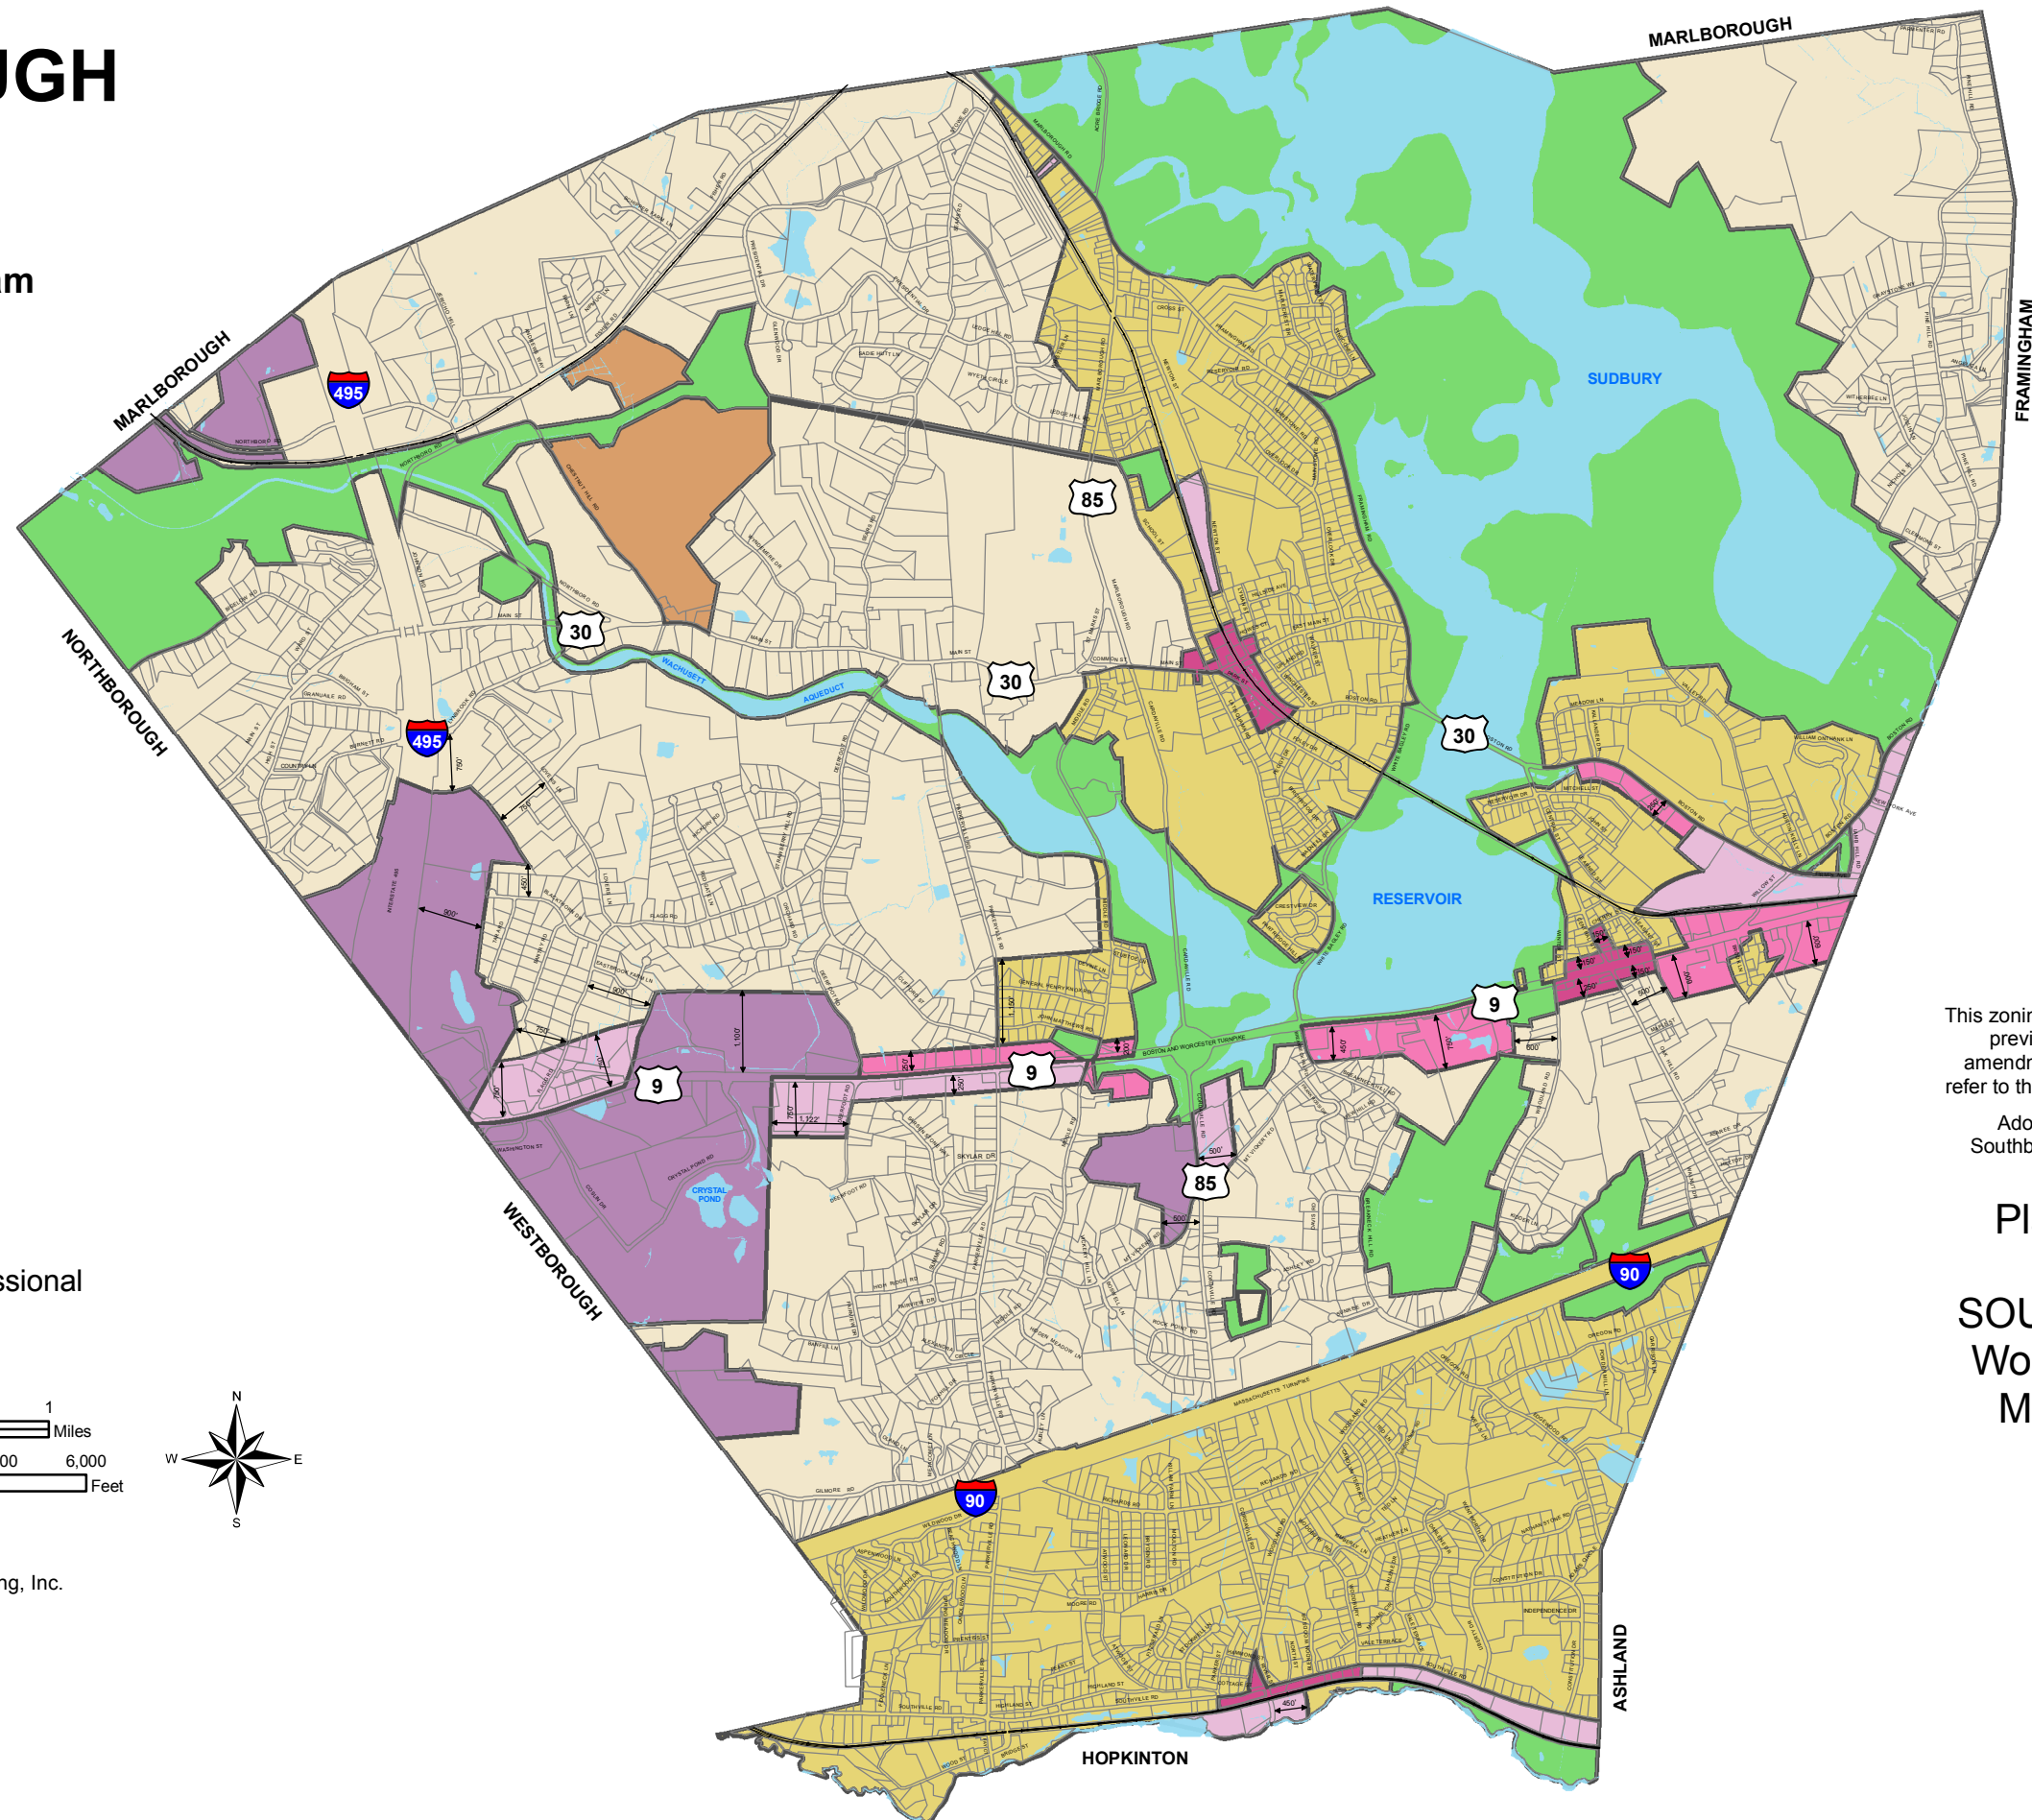

# SOUTHBOROUGH

## MASSACHUSETTS

### ZONING MAP

Southborough GIS Program

This zoning map has been compiled from previous zoning maps and later amendments. For exact descriptions, refer to the written record and said maps.

Adopted by the April 10, 2006 Southborough Annual Town Meeting